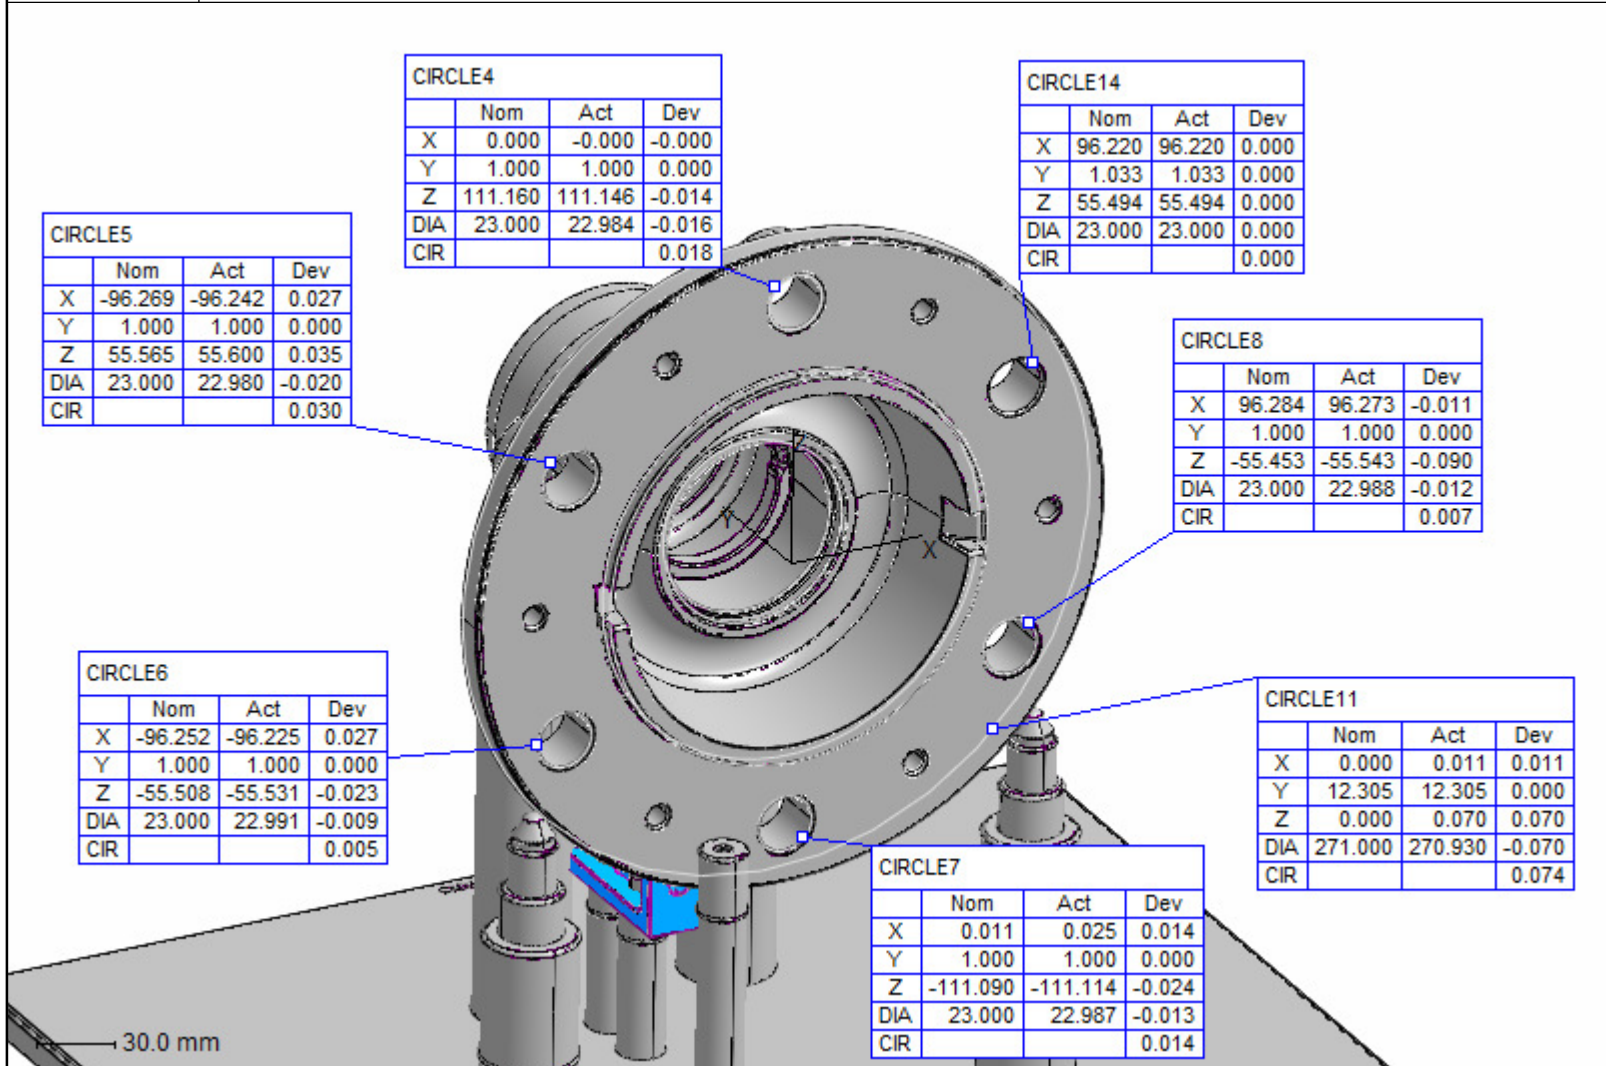

CMM-Manager Report

NIKON METROLOGY | VISION BEYOND PRECISION

Company	Nikon Metrology - PH20 Altera
Unit	MM

#1 Graphical Report

Name MyGraphRpt1

#2 Graphical Report

Name MyGraphRpt3